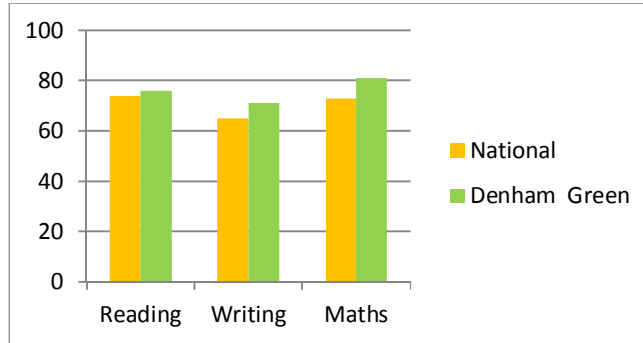

Denham Green Academy Results 2017

Key Stage 1: Percentage Reaching Age-Related Expectations

Key Stage 2: Percentage Reaching Age-Related Expectations

Year 1: Percentage Passing Phonics Screening Check

Key Stage 1: Percentage working at Greater Depth

Key Stage 2: Percentage working at Greater Depth

Reception: Percentage Reaching A Good Level Of Development (GLD)