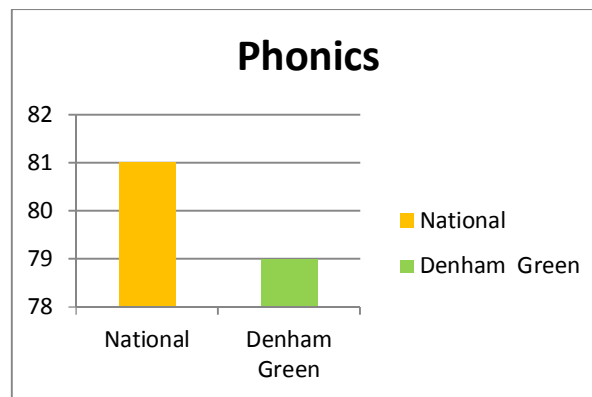

Denham Green Academy Results 2017

Key Stage 1: Percentage Reaching Age-Related Expectations

Key Stage 2: Percentage Reaching Age-Related Expectations

Year 1: Percentage Passing Phonics Screening Check

Key Stage 1: Percentage working at Greater Depth

Key Stage 2: Percentage working at Greater Depth

Reception: Percentage Reaching A Good Level Of Development (GLD)