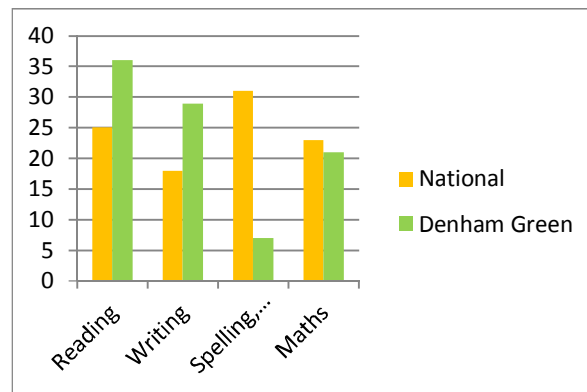

Denham Green Academy Results 2017

Key Stage 1: Percentage Reaching Age-Related Expectations

Key Stage 2: Percentage Reaching Age-Related Expectations

Year 1: Percentage Passing Phonics Screening Check

Key Stage 1: Percentage working at Greater Depth

Key Stage 2: Percentage working at Greater Depth

Reception: Percentage Reaching A Good Level Of Development (GLD)