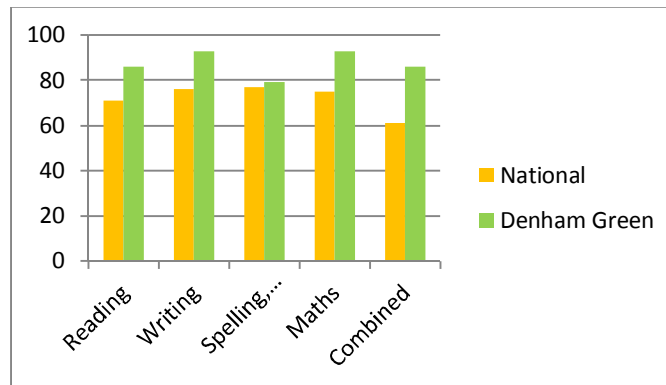

Denham Green Academy Results 2017

Key Stage 1: Percentage Reaching Age-Related Expectations

Key Stage 2: Percentage Reaching Age-Related Expectations

Year 1: Percentage Passing Phonics Screening Check

Key Stage 1: Percentage working at Greater Depth

Key Stage 2: Percentage working at Greater Depth

Reception: Percentage Reaching A Good Level Of Development (GLD)