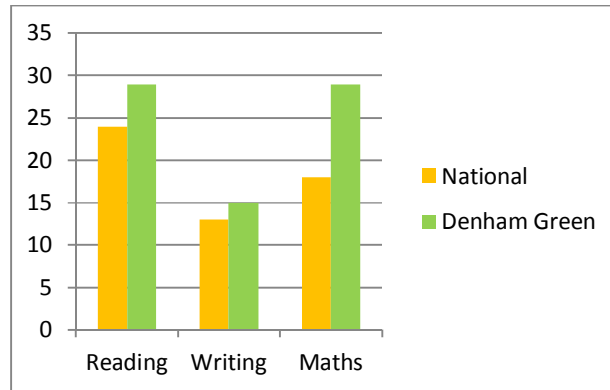

Denham Green Academy Results 2017

Key Stage 1: Percentage Reaching Age-Related Expectations

Key Stage 2: Percentage Reaching Age-Related Expectations

Year 1: Percentage Passing Phonics Screening Check

Key Stage 1: Percentage working at Greater Depth

Key Stage 2: Percentage working at Greater Depth

Reception: Percentage Reaching A Good Level Of Development (GLD)