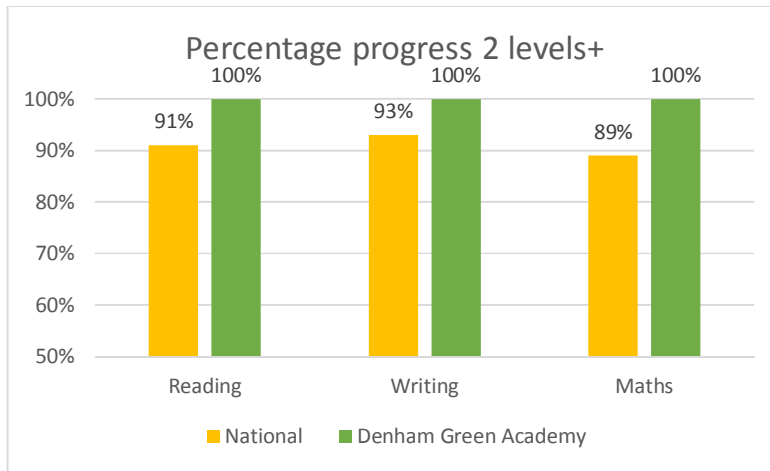

Denham Green Academy - Results 2015

Year 2 SATs results

Y6 SATs results

Y6 - Level 4+

Denham Green Academy - Results 2015

Y6 - Two levels since Year 2

Year 1 - Phonics Test

Reception - Percentage achieving a good level of development