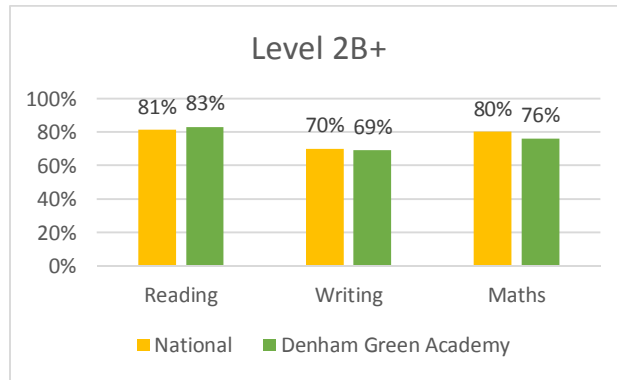

Denham Green Academy - Results 2015

Year 2 SATs results

Y6 SATs results

Y6 - Level 4+

Denham Green Academy - Results 2015

Y6 - Two levels since Year 2

Year 1 - Phonics Test

Reception - Percentage achieving a good level of development