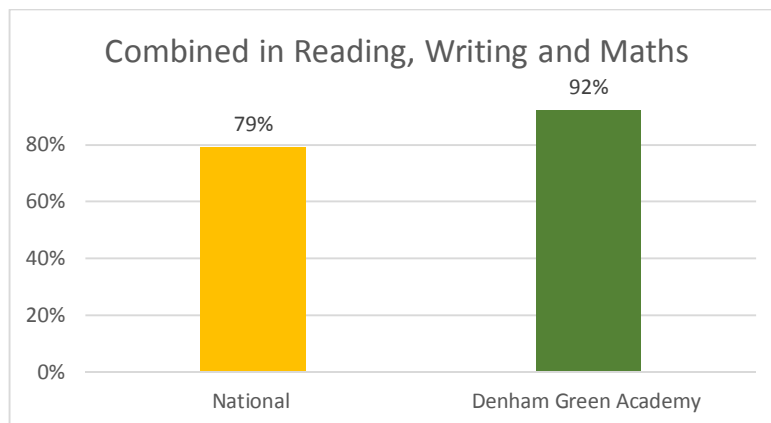

Denham Green Academy - Results 2015

Year 2 SATs results

Y6 SATs results

Y6 - Level 4+

Denham Green Academy - Results 2015

Y6 - Two levels since Year 2

Year 1 - Phonics Test

Reception - Percentage achieving a good level of development