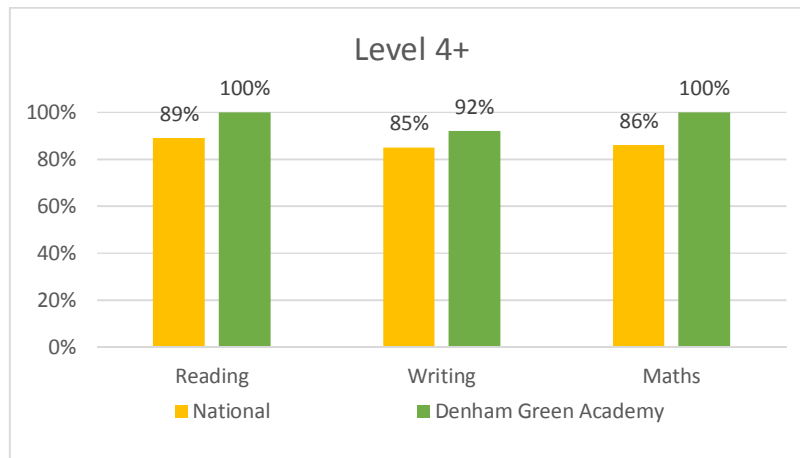

Denham Green Academy - Results 2015

Year 2 SATs results

Y6 SATs results

Y6 - Level 4+

Denham Green Academy - Results 2015

Y6 - Two levels since Year 2

Year 1 - Phonics Test

Reception - Percentage achieving a good level of development