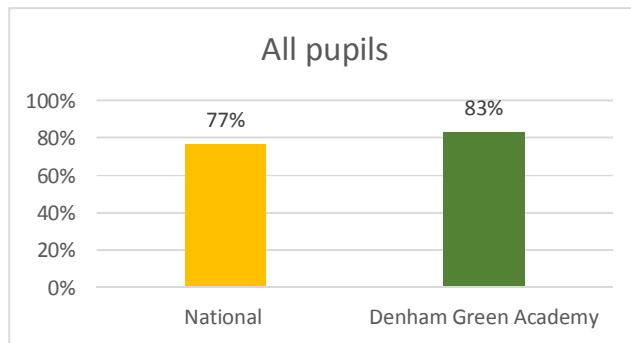

Denham Green Academy - Results 2015

Year 2 SATs results

Y6 SATs results

Y6 - Level 4+

Denham Green Academy - Results 2015

Y6 - Two levels since Year 2

Year 1 - Phonics Test

Reception - Percentage achieving a good level of development